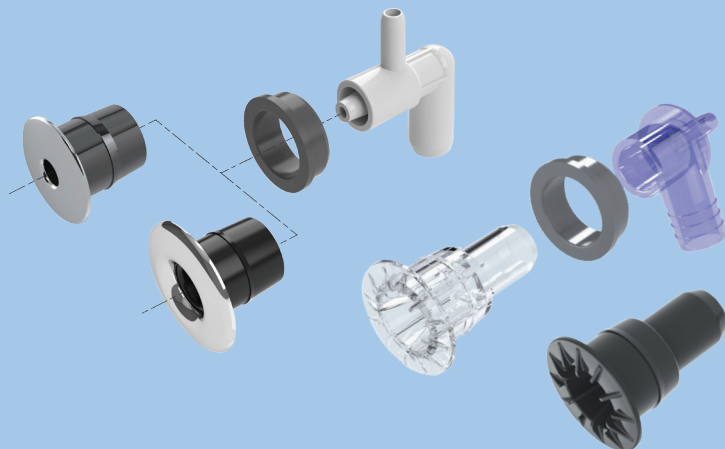

SGMS/Load Washer Products

A WIDE VARIETY OF
PRODUCTS AVAILABLE

Mounting Made Easy

SGMS Micro & Ozone Components & Jets

EASY TO INSTALL • MANY WITH MULTIPLE BODY OPTIONS • LED VERSIONS OPTIONAL

Micro Components

Patent #: D0913414 & D0930785

Ozone Components

Storm Jet Bodies

SGMS Water Features & Controls

BODIES: FITTING GRADE PVC • MANY WITH MULTIPLE BODY OPTIONS • LED VERSIONS OPTIONAL

SGMS Top Side Controls

LED Grommet

Pin Lights

Spa Lights

Sole Brite Pin Lights

LED Cup Holder

Sconce Light

Load Washer Suctions & Jets

BODIES: FITTING GRADE PVC • NO SPOT FACING • NO CRACKED RINGS • MOUNTING MADE EASY

Load Washer Suction