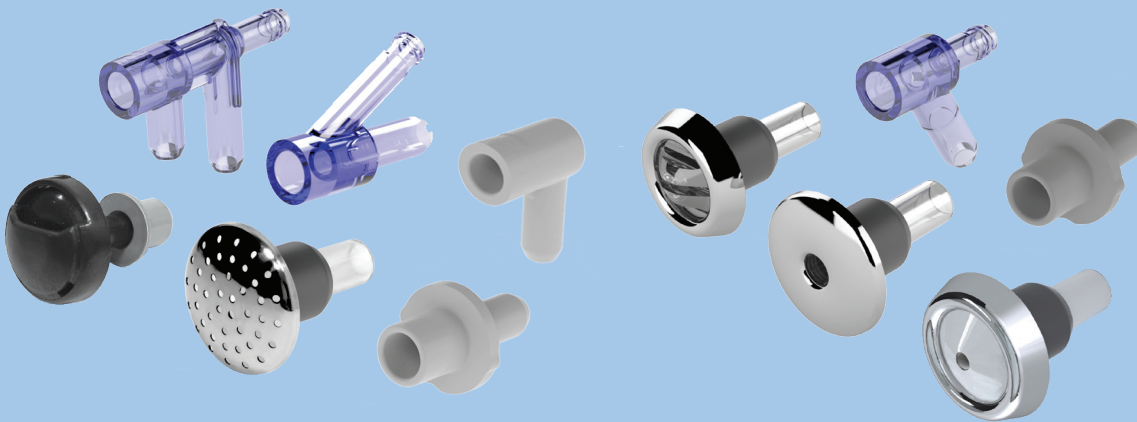

SGMS/Load Washer Products

A WIDE VARIETY OF
PRODUCTS AVAILABLE

Mounting Made Easy

SGMS Micro & Ozone Components & Jets

EASY TO INSTALL • MANY WITH MULTIPLE BODY OPTIONS • LED VERSIONS OPTIONAL

Micro Components

Patent #: D0913414 & D0930785

Ozone Components

Storm Jet Bodies

SGMS Water Features & Controls

BODIES: FITTING GRADE PVC • MANY WITH MULTIPLE BODY OPTIONS • LED VERSIONS OPTIONAL

SGMS Top Side Controls

LED Grommet

Pin Lights

Spa Lights

Sole Brite Pin Lights

LED Cup Holder

Sconce Light

Load Washer Suctions & Jets

BODIES: FITTING GRADE PVC • NO SPOT FACING • NO CRACKED RINGS • MOUNTING MADE EASY

Load Washer Suction