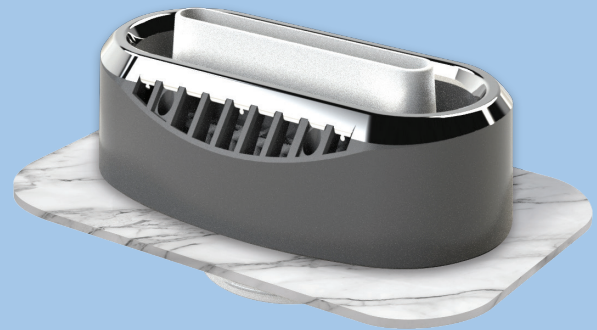

Patent #: D0913414 & D0930785

Ozone Components

Storm Jet Bodies

SGMS Water Features & Controls

BODIES: FITTING GRADE PVC • MANY WITH MULTIPLE BODY OPTIONS • LED VERSIONS OPTIONAL

SGMS Top Side Controls

LED Grommet

**Patent #: US 10,145,523, US 10,378,707
& US 11,015,774 Patent Defended & Upheld**

Water Features

Sure-Seal™
COLLECTION

SGMS Lighting & Accessories

NO SILICONE • GROMMET: SILICONE/EPDM • MOUNTING MADE EASY

Pin Lights

Spa Lights

Sole Brite Pin Lights

LED Cup Holder

Sconce Light

Load Washer Suctions & Jets

BODIES: FITTING GRADE PVC • NO SPOT FACING • NO CRACKED RINGS • MOUNTING MADE EASY

Load Washer Suction

Patent # US 11,484,467

Load Washer Rip Current Jet

Load Washer Master Massage Jet

Skim Filters

NO SILICONE • NO SPOT FACING • BODIES: FITTING GRADE PVC • MOUNTING MADE EASY

Load Washer Dyna-Flo Skim Filters